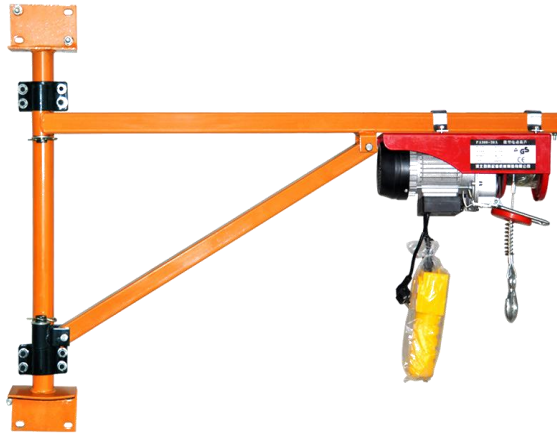

### wall jib crane

Model	Lifting capacity	Lifting height	Wire rope		Rated voltage	Rated power	Lifting speed
			Length	Diameter			
200KG-12M	200KG	6-12m	12m	5mm	220V	980W	6m/min 12m/min
200KG-20M	150-200KG	10-20m	20m	5mm	220V	980W	6m/min 12m/min
200KG-30M	100-200KG	15-30m	30m	5mm	220V	980W	6m/min 12m/min