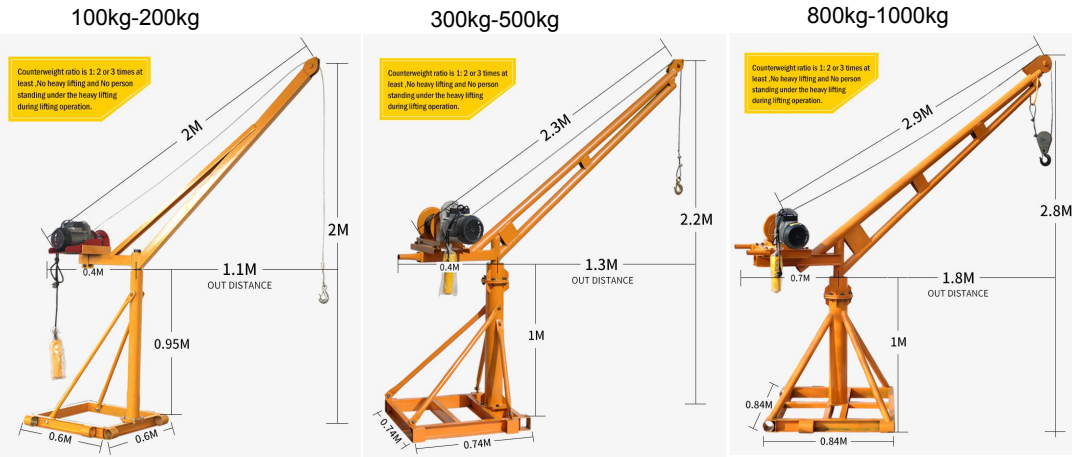

Mini Crane

SCHEMATIC DIAGRAM OF SINGLE USE SHUANGSHENG

1. In terms of the relationship between height and weight, the higher floors need to reduce the lifting weight accordingly. The length of the steel wire rope has an impact on the load. The standard 12-meter rope can lift the maximum load. It will affect the loading weight if more than 12m accordingly.