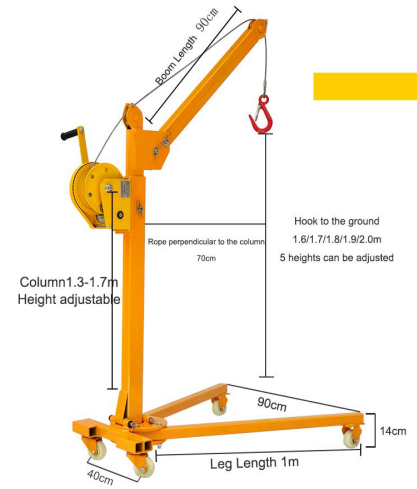

Model	Arm length	Column height	Wheel number
200kg(1200 hand winch)	88cm	1.1m-1.5m	3 wheels
300kg(1800 hand winch)	90cm	1.3m-1.7m	4 wheels
500kg(2600 hand winch)	95cm	1.4m-1.8m	4 wheels