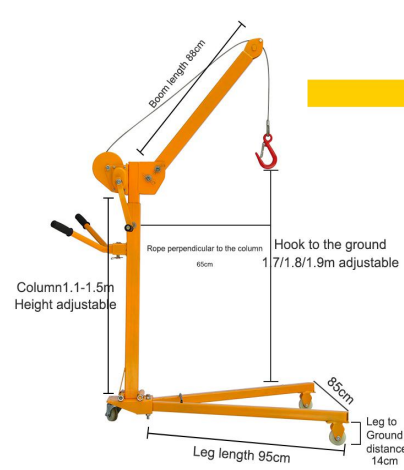

Model	Arm length	Column height	Wheel number
200kg(1200 hand winch)	88cm	1.1m-1.5m	3 wheels
300kg(1800 hand winch)	90cm	1.3m-1.7m	4 wheels
500kg(2600 hand winch)	95cm	1.4m-1.8m	4 wheels